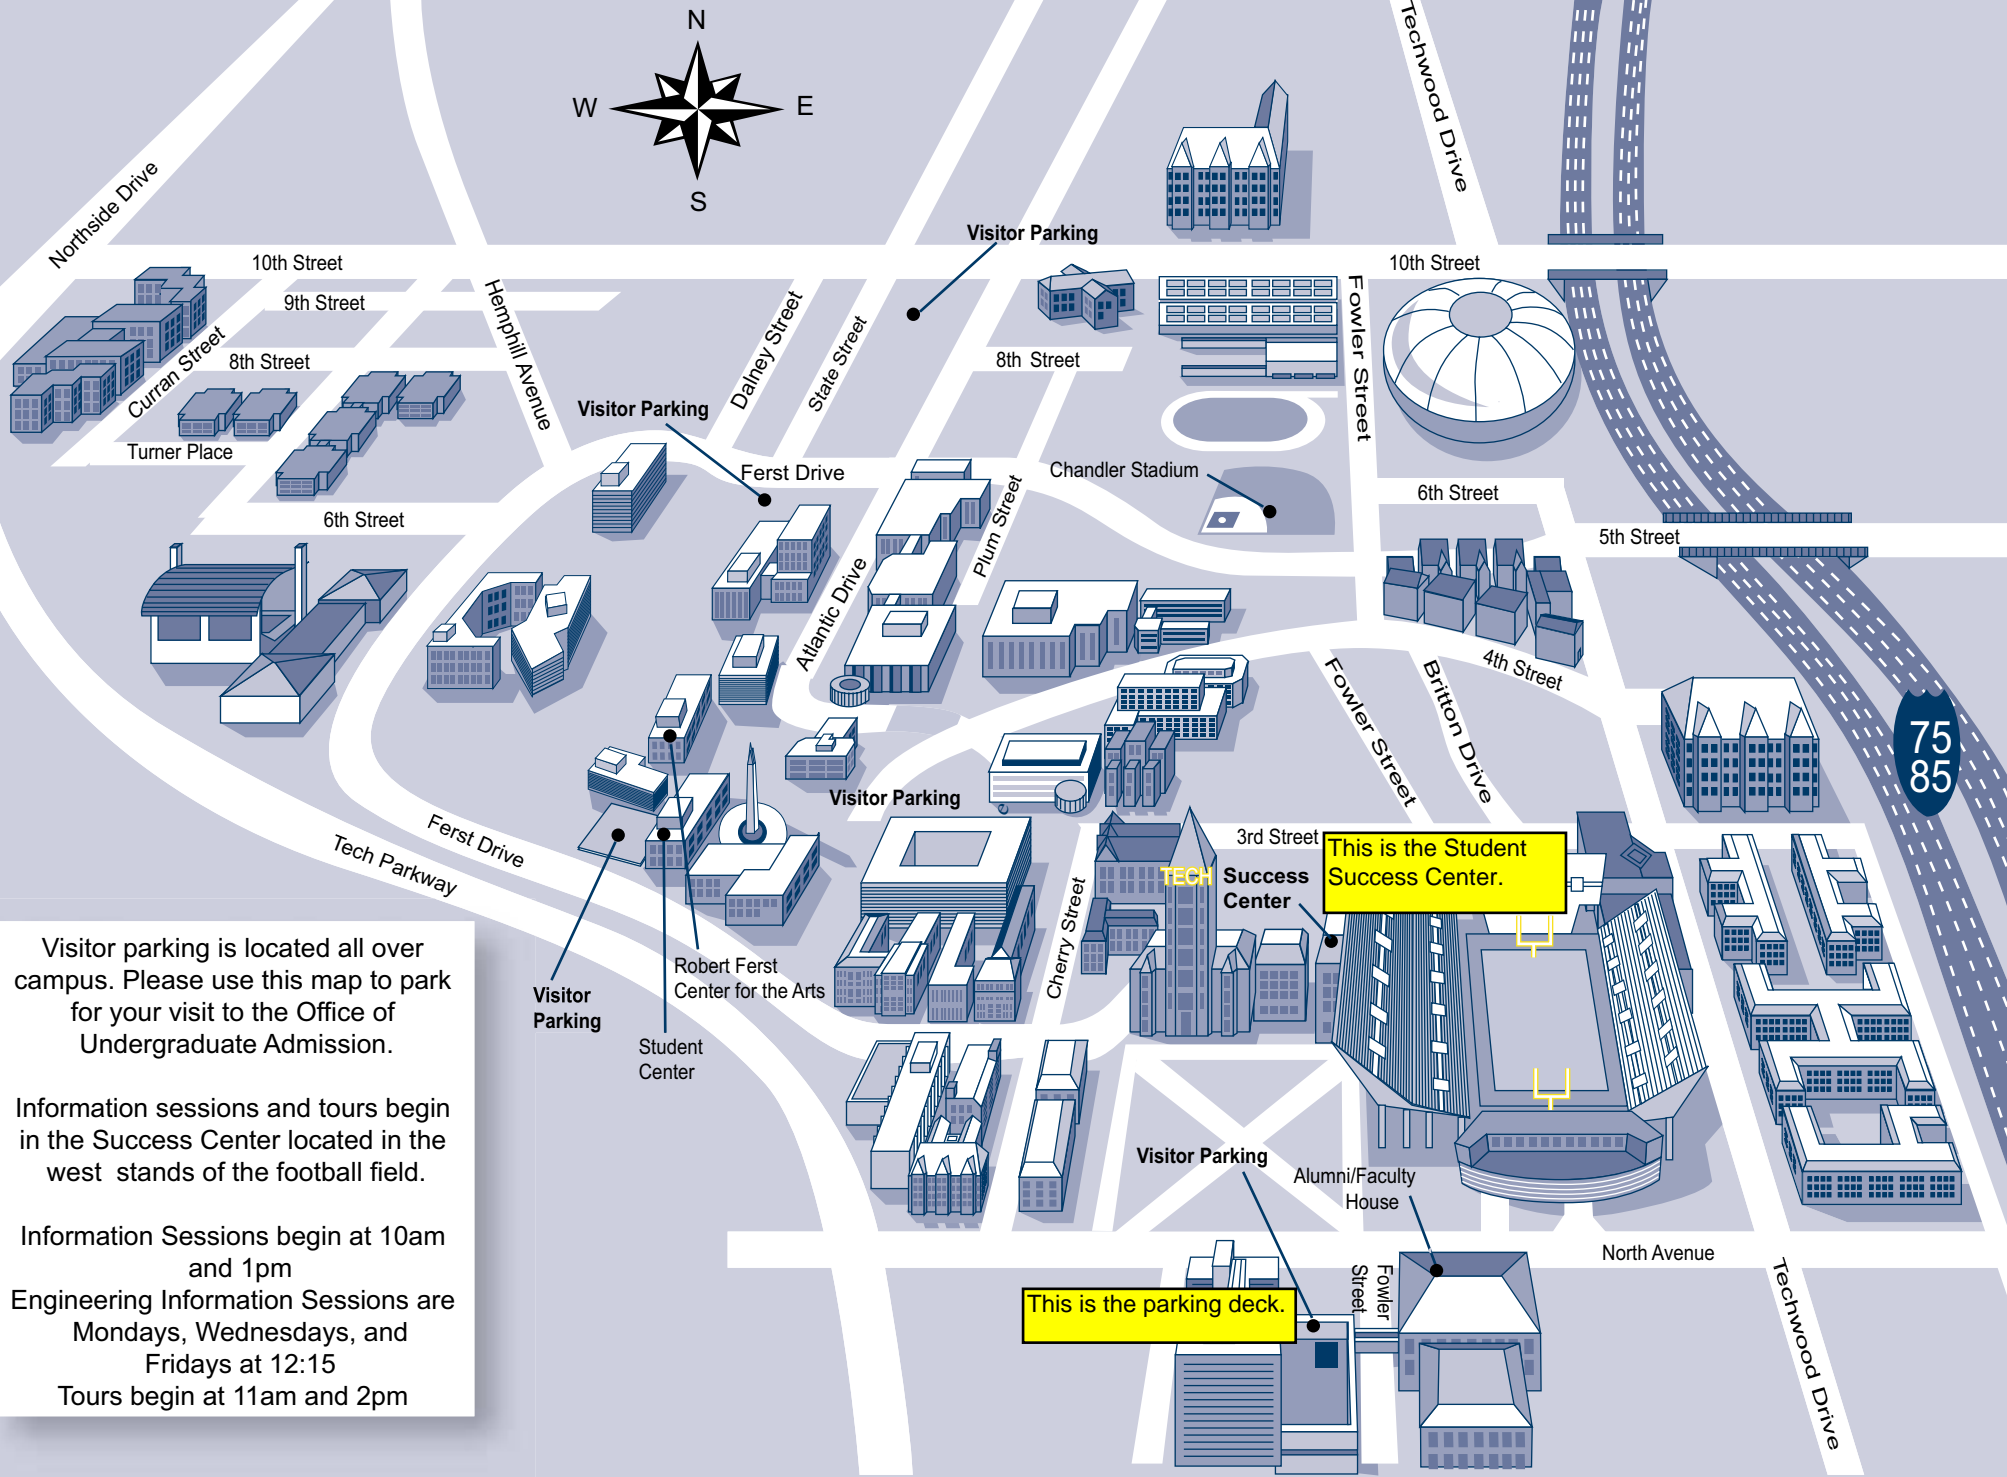

*Directions to the GA Tech Student Success Center,
Presidential Suites*

**Down Syndrome
Association of Atlanta**

The meeting site is located on the west side of the Boddy Dodd Stadium on North Avenue.

Park in the first level of the parking deck next to the Alumni House

OR

follow the directions given at the following web site:

http://www.admission.gatech.edu/campus_visits/directions/

Also, see the attached map.

Visitor parking is located all over campus. Please use this map to park for your visit to the Office of Undergraduate Admission.

Visitor Parking

Visitor Parking

TECH Success Center

Cherry Street

Fowler Street

Britton Drive

Atlantic Drive

Plum Street

Dalney Street

State Street

Ferst Drive

6th Street

Turner Place

8th Street

9th Street

10th Street