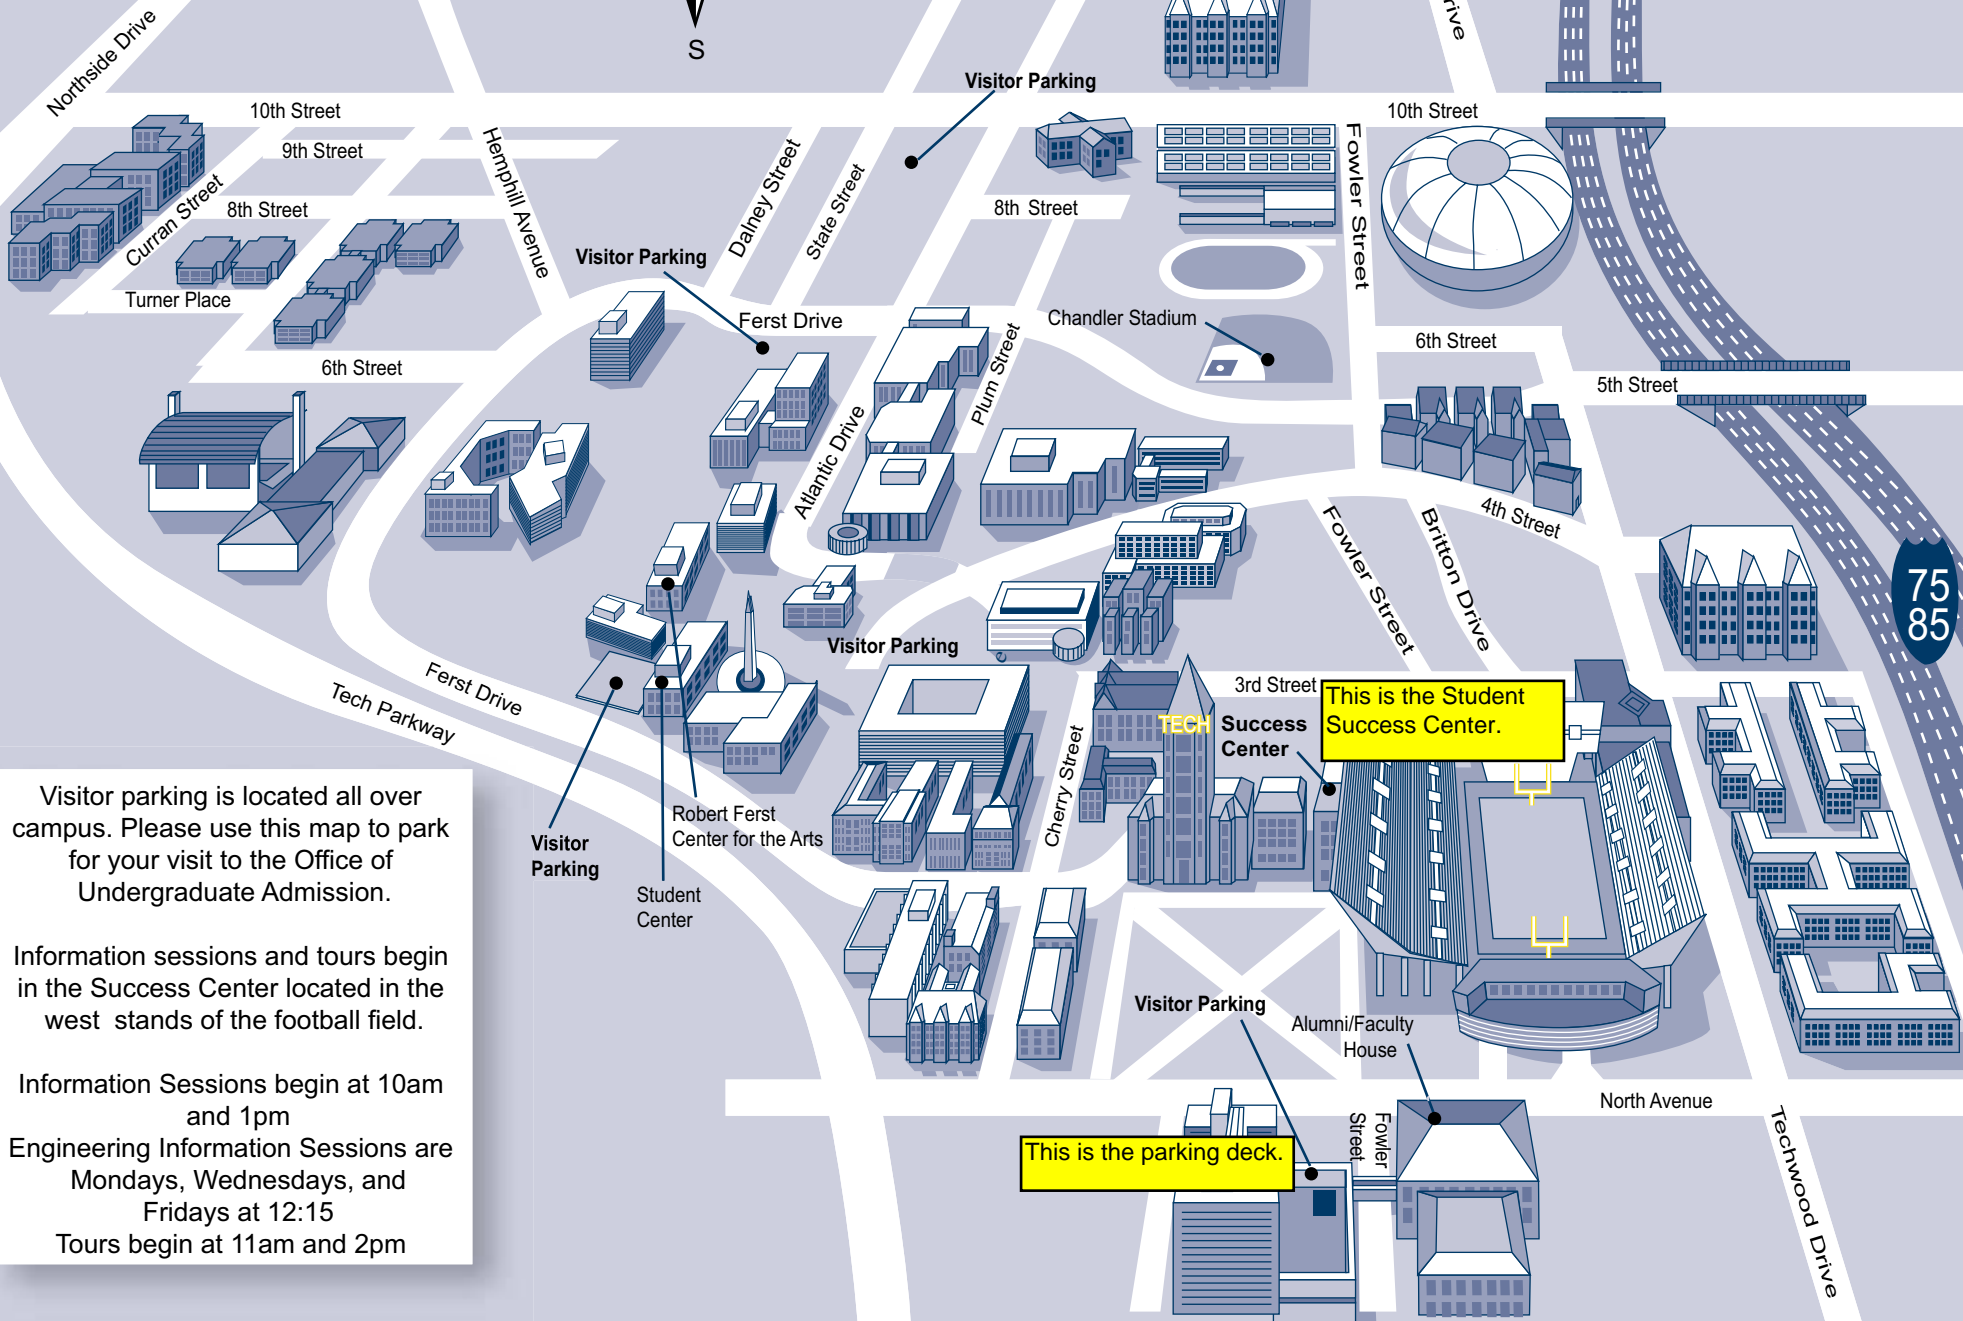

*Directions to the GA Tech Student Success Center,
Presidential Suites*

**Down Syndrome
Association of Atlanta**

The meeting site is located on the west side of the Boddy Dodd Stadium on North Avenue.

Park in the first level of the parking deck next to the Alumni House

OR

follow the directions given at the following web site:

http://www.admission.gatech.edu/campus_visits/directions/

Also, see the attached map.

Visitor parking is located all over campus. Please use this map to park for your visit to the Office of Undergraduate Admission.

Information sessions and tours begin in the Success Center located in the west stands of the football field.

Information Sessions begin at 10am and 1pm
Engineering Information Sessions are Mondays, Wednesdays, and Fridays at 12:15
Tours begin at 11am and 2pm

This is the Student Success Center.

This is the parking deck.