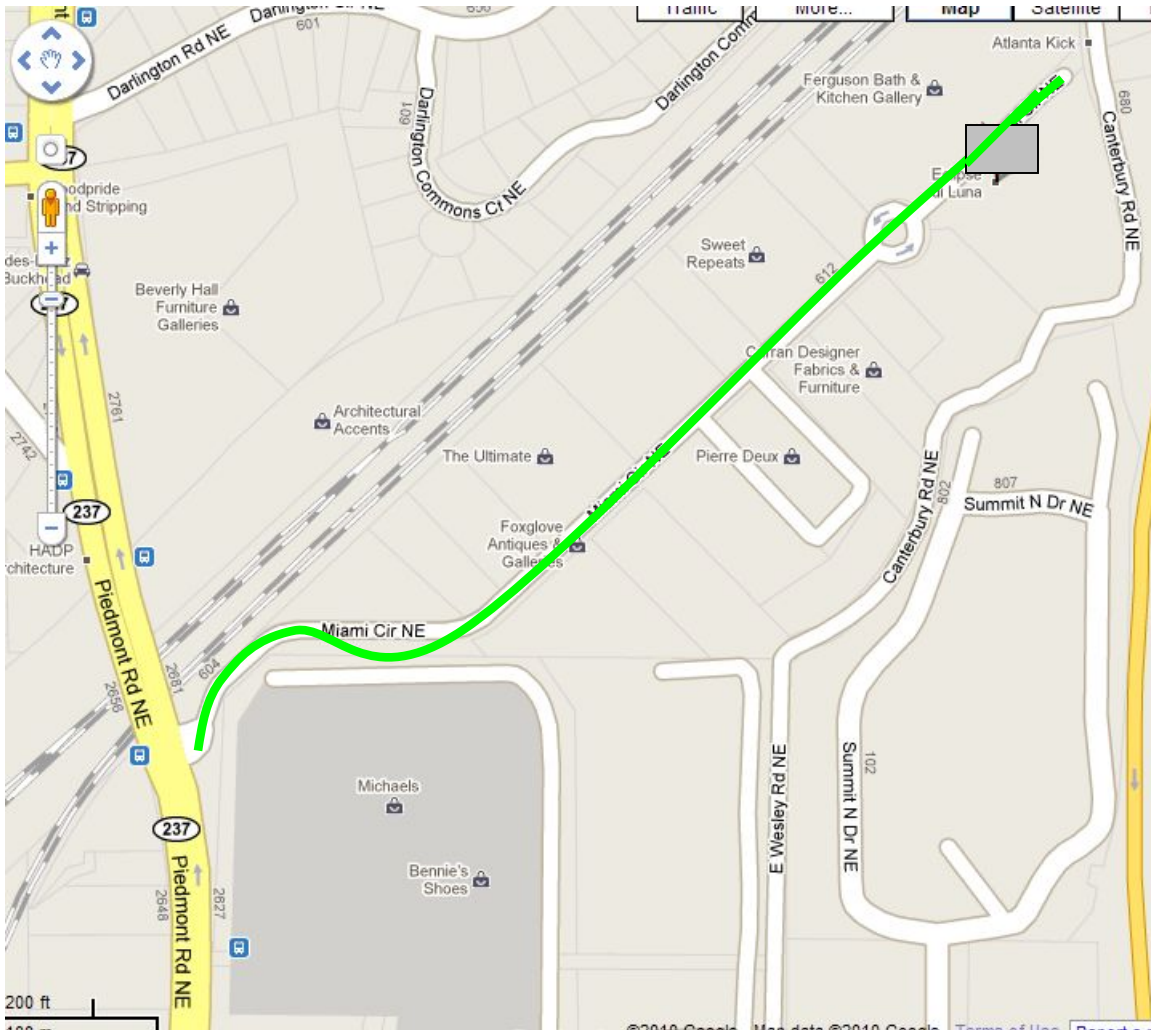

Directions to the DSAA Holiday Dance – December 4, 2010

From the south, traveling north on Piedmont Rd. NE, turn right onto Miami Circle NE: it is the last street before the Marta overpass. There is a parking lot for Michaels on your right just before Miami Circle NE.

From the north, traveling south on Piedmont Rd. NE, turn left onto Miami Circle NE immediately after going under the Marta overpass.

Follow Miami Circle NE all the way to the end of the street; the Gallery is on the left just beyond the traffic circle.

The Bradford Gallery
764 Miami Circle NE
Suite 210
Atlanta, GA 30324

Park here or along the street. Then follow the DSAA signs.